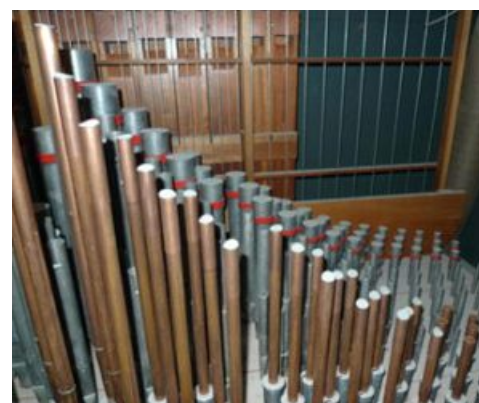

Organ STRUTZ (JA), Organ builder: Strutz, 1972.

The instrument is in a very good condition,
materials have a high quality: mahogany, oak, high % of tin for the metal pipes etc.)

Specification:

13 stops/II manuals + pedal • wind chests: mechanical • key action: mechanical • stop action: mechanical
console: II manuals + pedal – built in

I. MANUAL – HWC – g''' 56 tones		II. MANUAL – SWC – g''' 56 tones		PEDAL C – f' 30 tones	
1. Rohrflöte	8'	6. Gedackt	8'	11. Subbass	16'
2. Prinzipal	4'	7. Gemshorn	4'	12. Offenbass	8'
3. Waldflöte	2'	8. Prinzipal	2'	13. Rohrpfefe	4'
4. Sesquialtera II		9. Larigott II	1 1/3' + 1'		
5. Mixtur IV-Vf.		10. Krummhorn	8'		