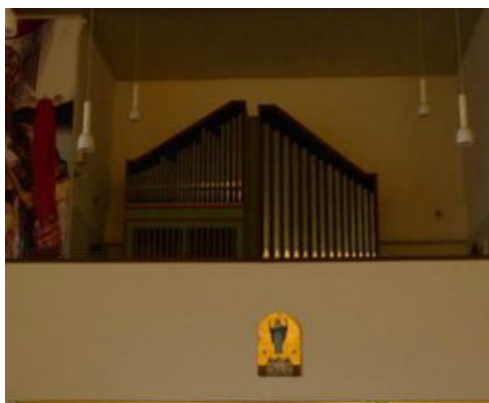

Organ STRUTZ (JA), Organ builder: Strutz, 1972.

The instrument is in a very good condition,
materials have a high quality: mahogany, oak, high % of tin for the metal pipes etc.)

Specification:

13 stops/II manuals + pedal • wind chests: mechanical • key action: mechanical • stop action: mechanical
console: II manuals + pedal – built in